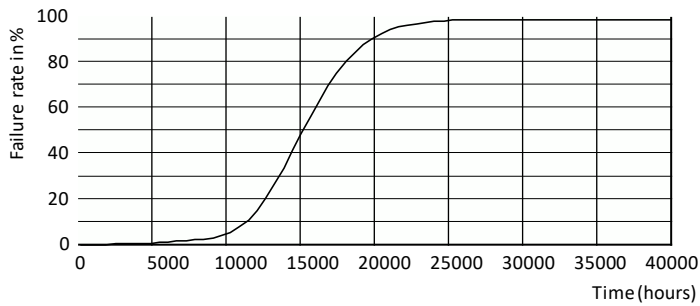

Lifetime

Life Expectancy Diagram