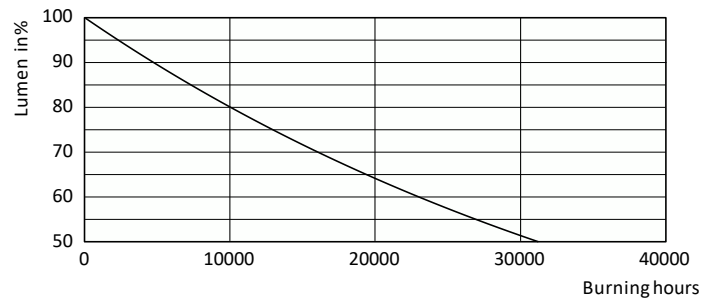

Lumen Maintenance Diagram - Ess LEDBulb 10-75W E27 6500K A19 1PK