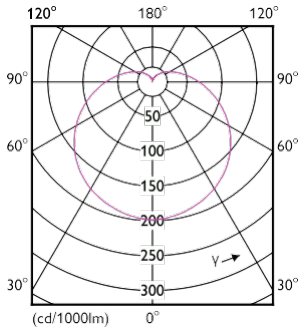

Lámparas LED Essential

Datos fotométricos

Light Distribution Diagram - Ess LEDBulb 10-75W E27 6500K A19 1PK