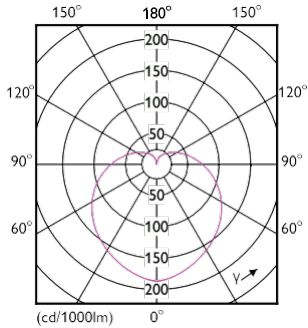

Plano de dimensiones

Product	D	C
Ess LEDBulb 8-60W E27 6500K A19 4PK	60 mm	107 mm

Datos fotométricos

Light Distribution Diagram - Ess LEDBulb 8-60W E27 6500K A19 4PK

Spectral Power Distribution Colour - Ess LEDBulb 8-60W E27 6500K A19 4PK