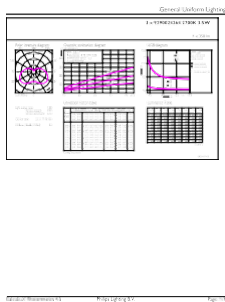

Plano de dimensiones

Product	D	C
LED 3.5-40W E14/E272700K WV B35FRND 1PF	35 mm	103 mm

Datos fotométricos

General uniform lighting - LED 3.5-40W E14/E27 2700K WV B35FRND 1PF

Spectral Power Distribution Colour - LED 3.5-40W E14/E27 2700K WV B35FRND 1PF