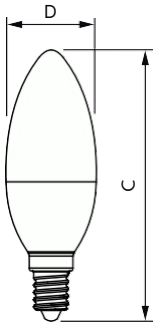

Plano de dimensiones

Product	D	C
LED 3.5-40W E14/E272700K WV B35FRND 1PF	35 mm	103 mm

Datos fotométricos

General uniform lighting - LED 3.5-40W E14/E27 2700K WV B35FRND 1PF

Spectral Power Distribution Colour - LED 3.5-40W E14/E27 2700K WV B35FRND 1PF