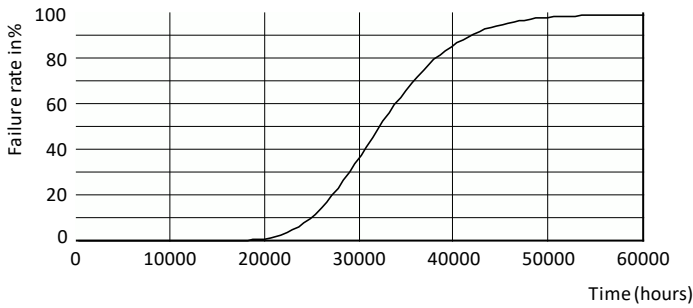

Lifetime

Life Expectancy Diagram