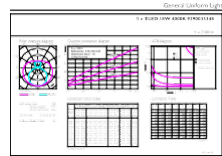

Light Distribution Diagram - CorePro LEDtube HO 1200mm 18W840 VWV T8

General uniform lighting - CorePro LEDtube HO 1200mm 18W840 VWV T8

Lifetime

Life Expectancy Diagram

Lumen Maintenance Diagram - CorePro LEDtube HO 1200mm 18W840 VWV T8