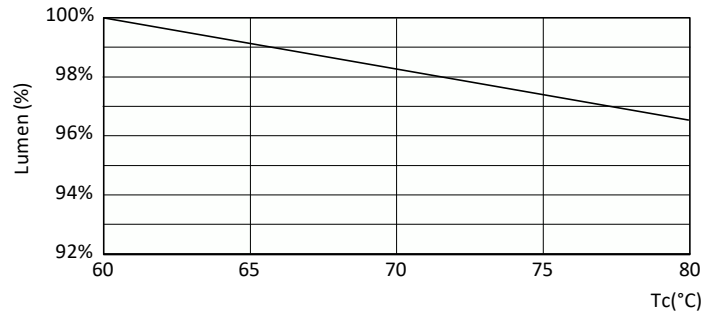

Light Distribution Diagram - CorePro LEDtube HO 1200mm 18W840 VWV T8

General uniform lighting - CorePro LEDtube HO 1200mm 18W840 VWV T8

Lifetime

Life Expectancy Diagram

Lumen Maintenance Diagram - CorePro LEDtube HO 1200mm 18W840 VWV T8