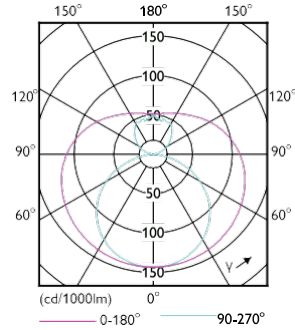

Light Distribution Diagram - CorePro LEDtube HO 1200mm 18W840 VWV T8

General uniform lighting - CorePro LEDtube HO 1200mm 18W840 VWV T8

Lifetime

Life Expectancy Diagram

Lumen Maintenance Diagram - CorePro LEDtube HO 1200mm 18W840 VWV T8