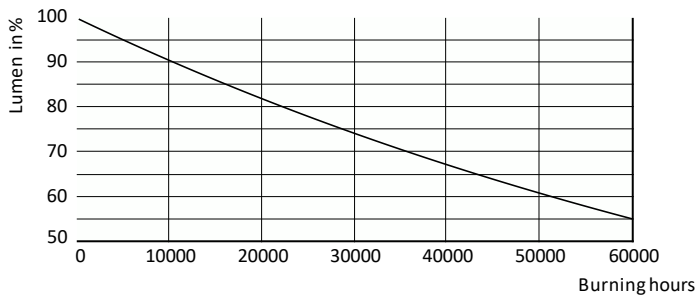

www.branvi.com

CorePro LEDtube EM/Mains T8

Lifetime

LifetimeVsTc

FailureRate

Lumen Maintenance Diagram - CorePro LEDtube HO 1200mm 18W840 VWV T8