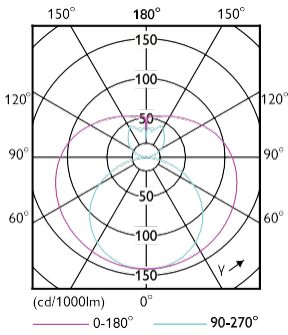

Light Distribution Diagram - CorePro LEDtube HO 1200mm 18W865 VVW T8