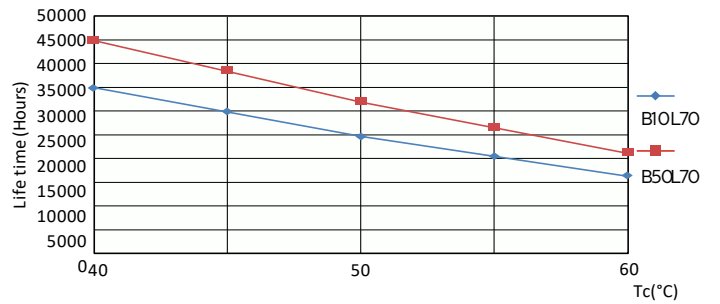

LifetimeVsTc

CorePro LEDtube EM/Mains T8

Lifetime