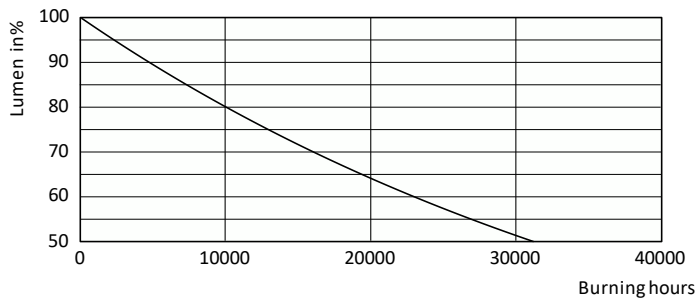

Tubos LED Ecofit T8

Lifetime

Lumen Maintenance Diagram - ECOFIT E LEDtube 600mm 8W 740 T8 WV