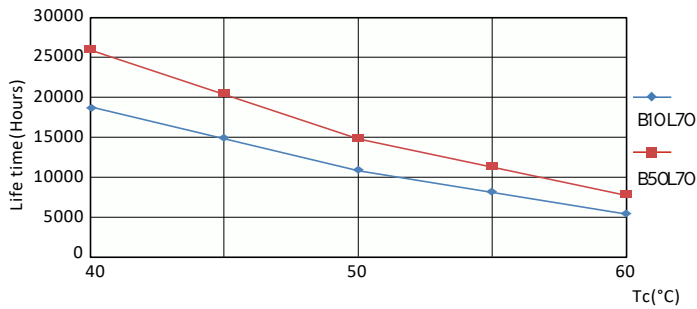

Lifetime

LifetimeVsTc