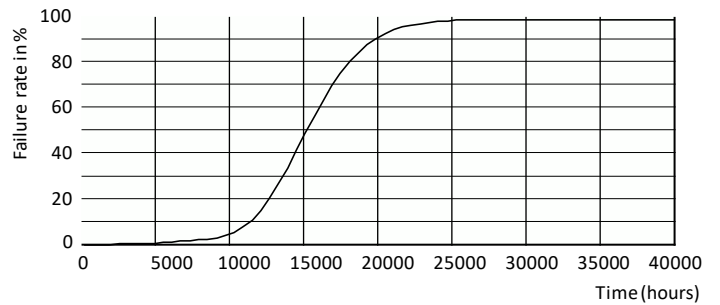

Life Expectancy Diagram

Lifetime