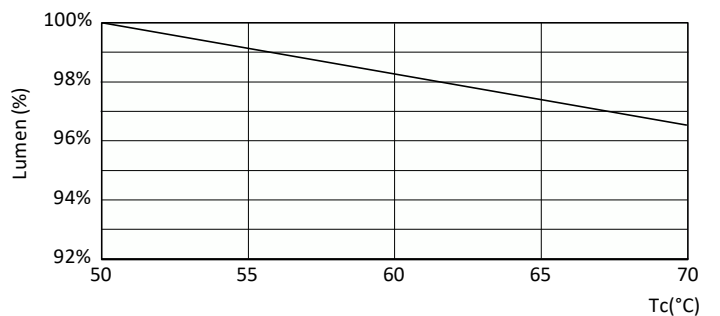

Lumen Maintenance Diagram - ECOFIT E LEDtube 600mm 8W 765 T8 WV

FailureRate