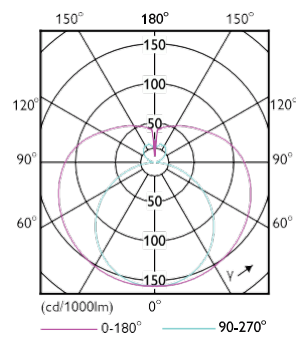

General uniform lighting - ECOFIT E LEDtube 600mm 8W 765 T8 WV

Light Distribution Diagram - ECOFIT E LEDtube 600mm 8W 765 T8 WV