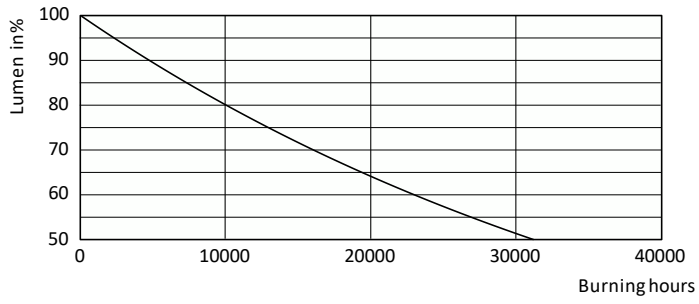

Tubos LED Ecofit T8

Lifetime

Lumen Maintenance Diagram - ECOFIT E LEDtube 600mm 8W 765 T8 WV