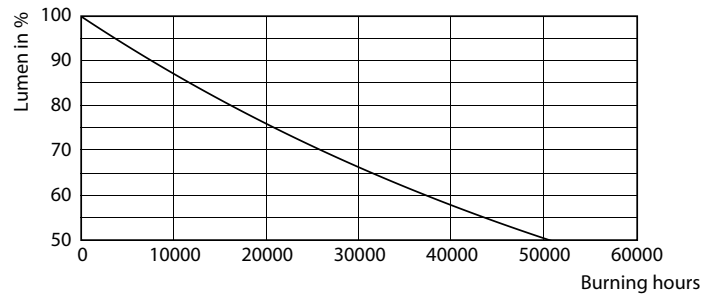

Datos fotométricos

LEDTForce HB 125W Tshape E40

Lifetime

LEDspots LED 25K

LEDspots LMP 25K