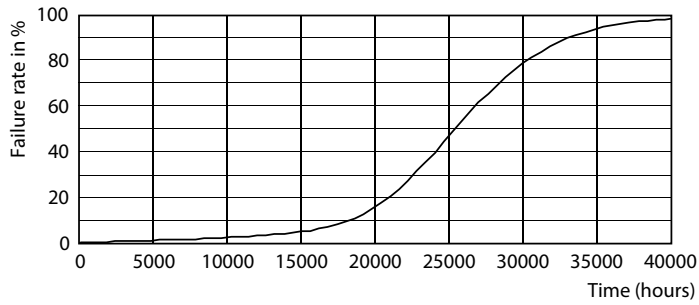

Lifetime

LEDspots LED 25K